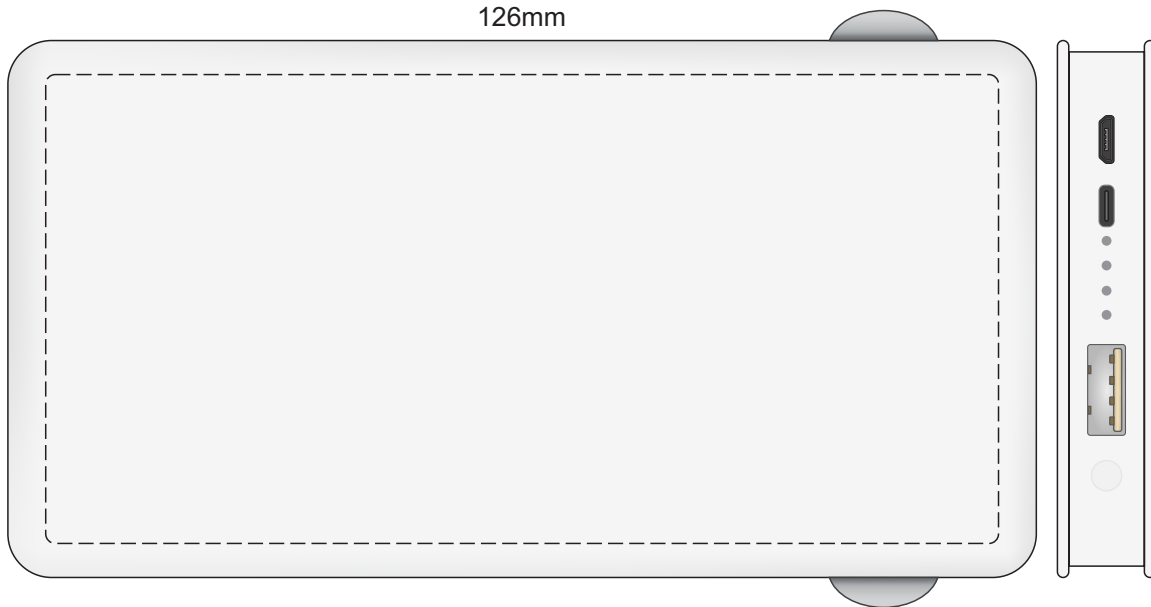

100% of Actual Size
Direct Digital

126mm

62mm

BACK

wireless function is not applicable

100% of Actual Size
Direct Digital
126mm

62mm

BACK