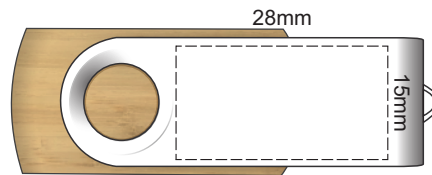

100% of Actual Size
Pad Print
Laser Engraving (Silver Only)
Direct Digital

 Silver engraves to a natural etch

100% of Actual Size
Pad Print (one colour)