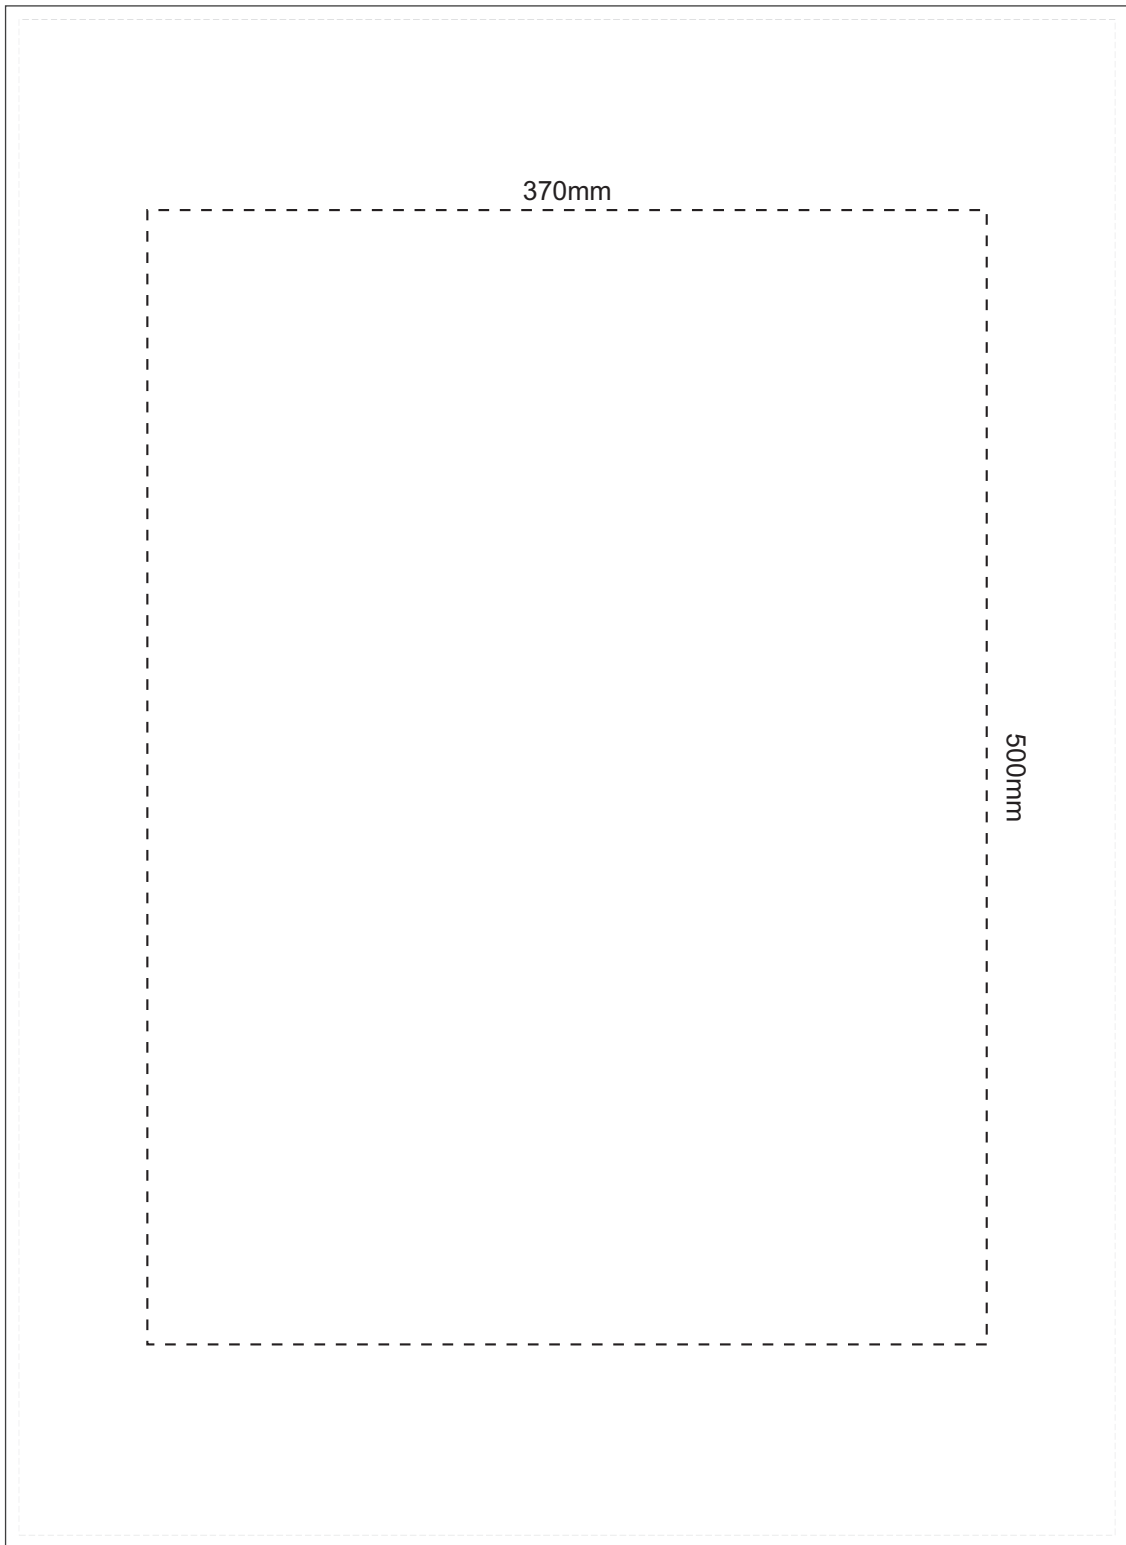

100% of Actual Size

Pad Print

FRONT

BACK

30% of Actual Size
Screen Print

Please note the orientation of the product may be rotated to best suit your needs.

*Please note that printing large block prints will limit the ability of the tea towel to absorb moisture.
We recommend limiting the size of the artwork or reverting to a keyline.*