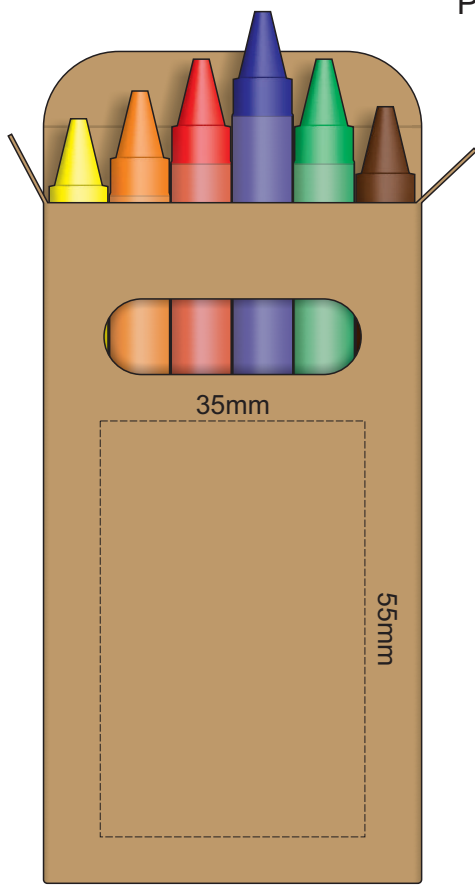

100% of Actual Size

Pad Print

FRONT

BACK

30% of Actual Size
Screen Print

Please note the orientation of the product may be rotated to best suit your needs.

*Please note that printing large block prints will limit the ability of the tea towel to absorb moisture.
We recommend limiting the size of the artwork or reverting to a keyline.*