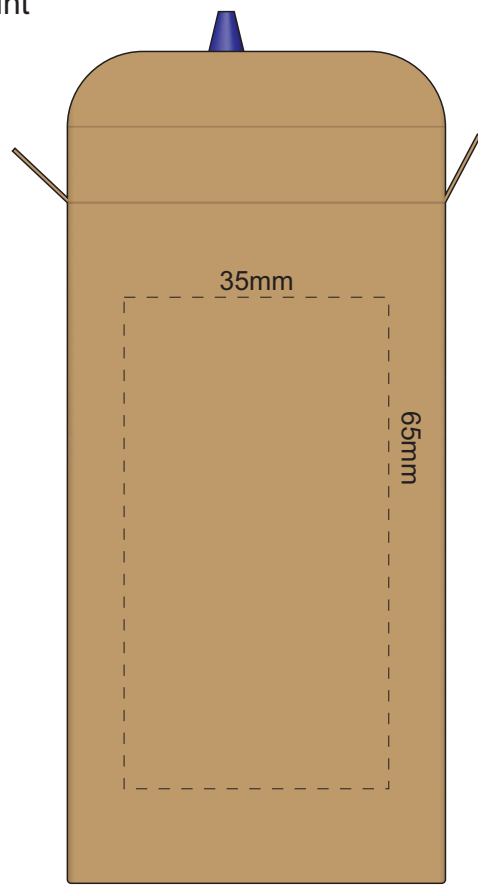

100% of Actual Size

Pad Print

FRONT

BACK

30% of Actual Size
Screen Print

Please note the orientation of the product may be rotated to best suit your needs.

*Please note that printing large block prints will limit the ability of the tea towel to absorb moisture.
We recommend limiting the size of the artwork or reverting to a keyline.*