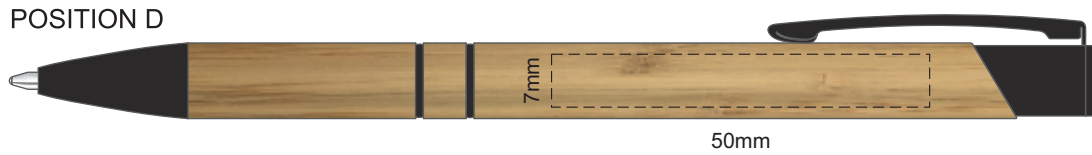

100% of Actual Size
Screen Print (One Colour)

100% of Actual Size
Pad Print

100% of Actual Size
Laser Engraving

This product is a natural material, please allow
for variances in grain pattern and engraving colour.

 Engraves to a Natural Etch

100% of Actual Size
Screen Print (One Colour)

100% of Actual Size
Pad Print

100% of Actual Size
Laser Engraving

This product is a natural material, please allow
for variances in grain pattern and engraving colour.