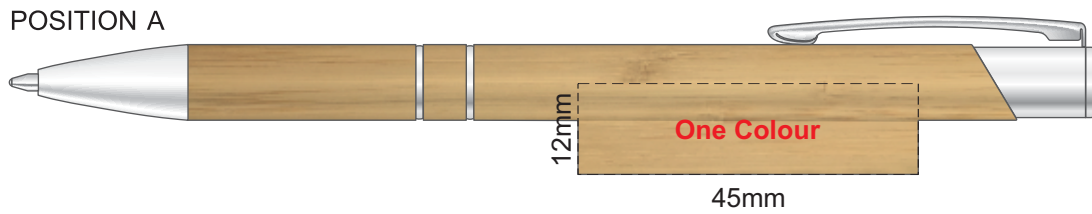

100% of Actual Size
Screen Print (One Colour)

100% of Actual Size
Pad Print

100% of Actual Size
Laser Engraving

This product is a natural material, please allow
for variances in grain pattern and engraving colour.

 Engraves to a Natural Etch

100% of Actual Size
Screen Print (One Colour)

100% of Actual Size
Pad Print

100% of Actual Size
Laser Engraving

This product is a natural material, please allow
for variances in grain pattern and engraving colour.