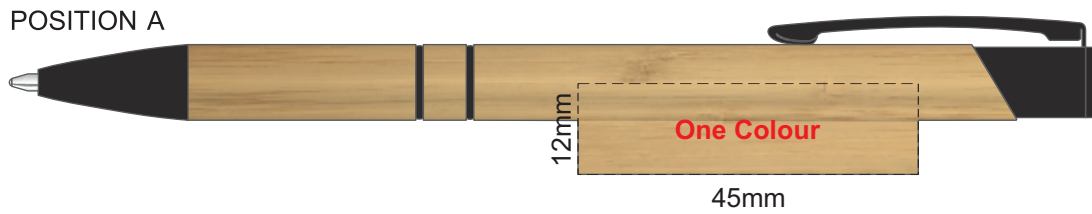

100% of Actual Size
Screen Print (One Colour)

100% of Actual Size
Pad Print

100% of Actual Size
Laser Engraving

This product is a natural material, please allow
for variances in grain pattern and engraving colour.

 Engraves to a Natural Etch

100% of Actual Size
Screen Print (One Colour)

100% of Actual Size
Pad Print

100% of Actual Size
Laser Engraving

This product is a natural material, please allow
for variances in grain pattern and engraving colour.