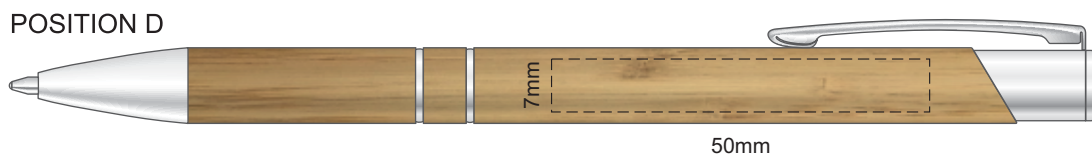

100% of Actual Size
Screen Print (One Colour)

100% of Actual Size
Pad Print

100% of Actual Size
Laser Engraving

This product is a natural material, please allow
for variances in grain pattern and engraving colour.

 Engraves to a Natural Etch

100% of Actual Size
Screen Print (One Colour)

100% of Actual Size
Pad Print

100% of Actual Size
Laser Engraving

This product is a natural material, please allow
for variances in grain pattern and engraving colour.