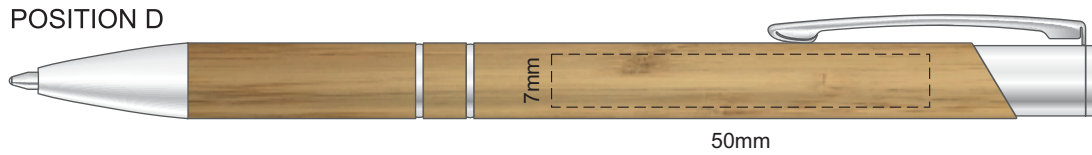

100% of Actual Size
Screen Print (One Colour)

100% of Actual Size
Pad Print

100% of Actual Size
Laser Engraving

This product is a natural material, please allow
for variances in grain pattern and engraving colour.

 Engraves to a Natural Etch

100% of Actual Size
Screen Print (One Colour)

100% of Actual Size
Pad Print

100% of Actual Size
Laser Engraving

This product is a natural material, please allow
for variances in grain pattern and engraving colour.