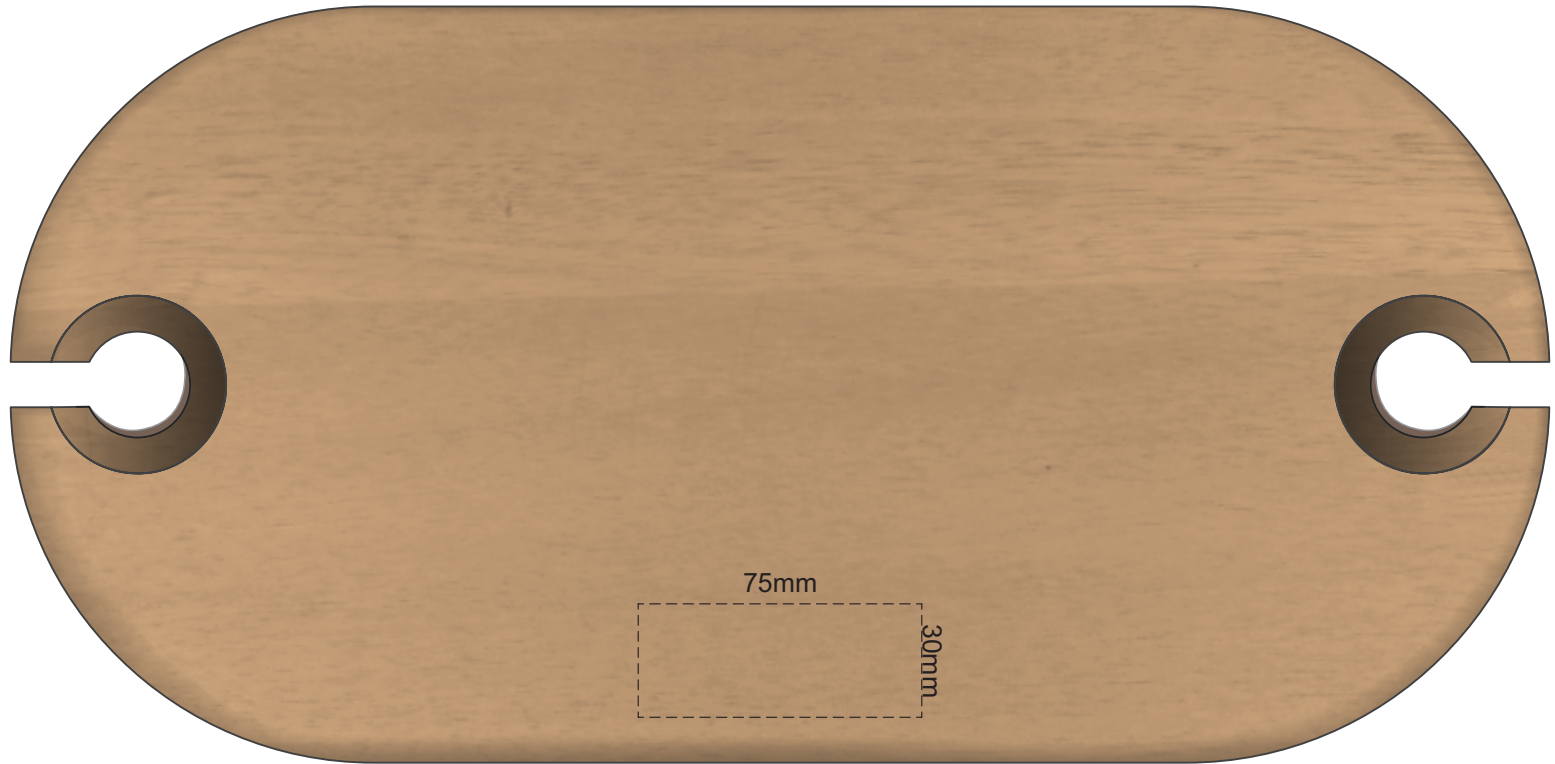

50% of Actual Size
Pad Print
(White, PMS 476C or Black Print Only)

This product is a natural material, please allow for variances in grain pattern and branding.

100% of Print size

50% of Actual Size
Laser Engraving
Hot Stamping

This product is a natural material, please allow for variances in grain pattern and engraving colour.

100% of Print size
75mm

-  Engraves to a Natural Etch
-  Hot Stamping Natural Finish