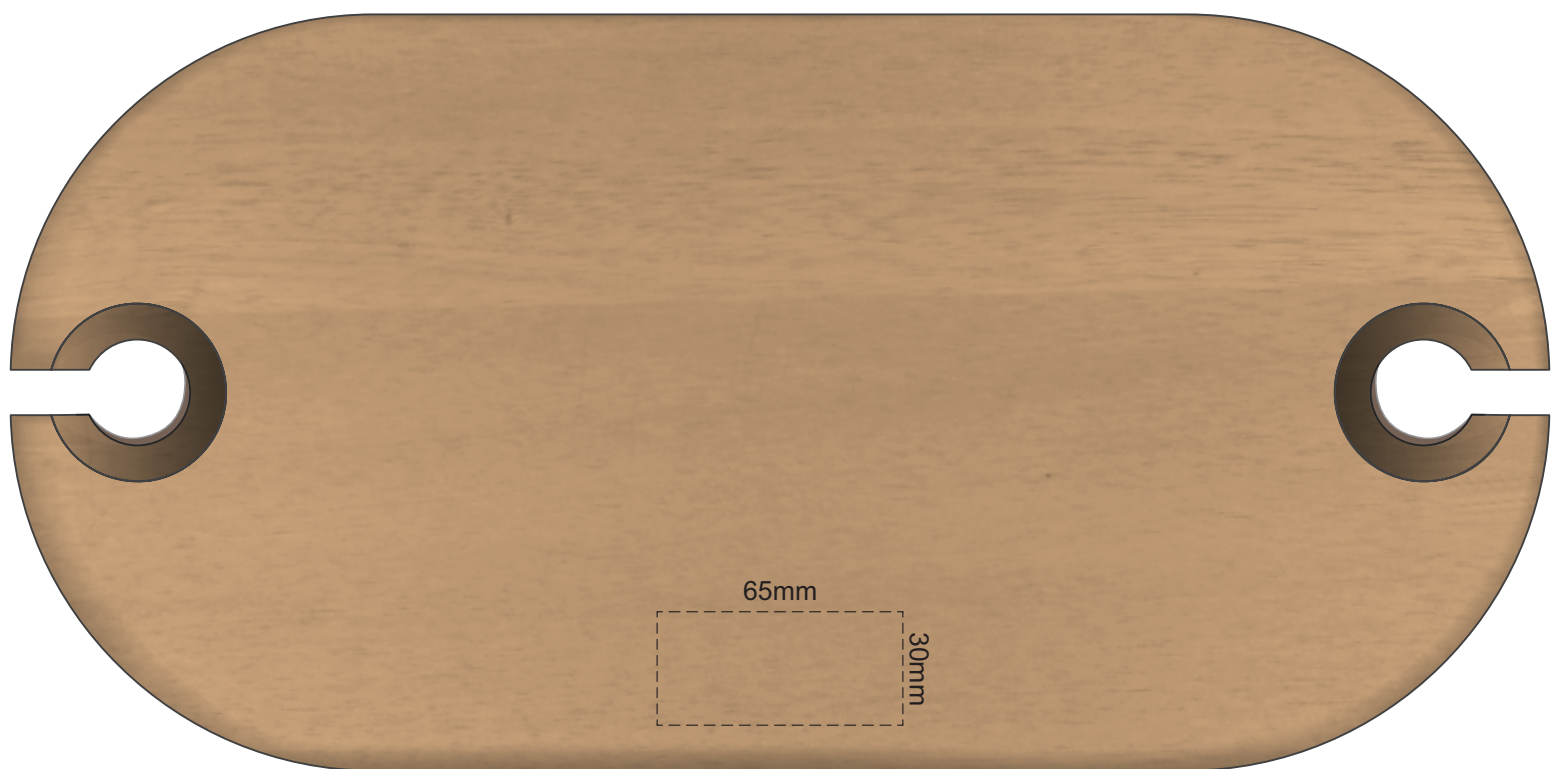

50% of Actual Size
Pad Print
(White, PMS 476C or Black Print Only)

This product is a natural material, please allow for variances in grain pattern and branding.

100% of Print size

50% of Actual Size
Laser Engraving
Hot Stamping

This product is a natural material, please allow for variances in grain pattern and engraving colour.

100% of Print size
75mm

-  Engraves to a Natural Etch
-  Hot Stamping Natural Finish