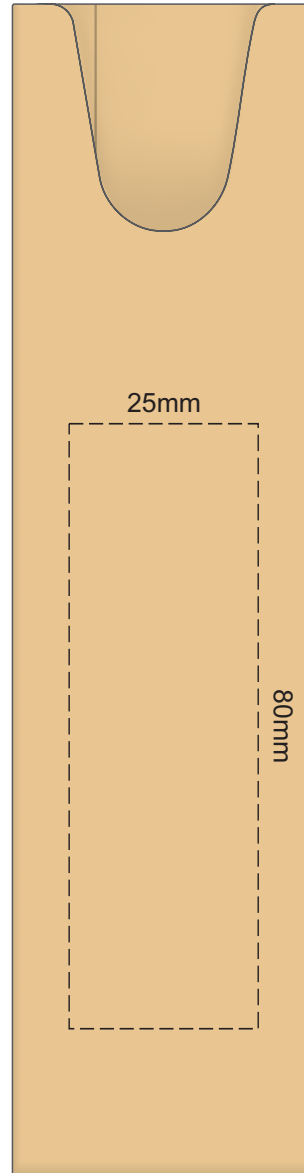

100% of Actual Size
Pad Print (one side only)

100% of Actual Size
Digital Packaging Print
(one side only)

Digital Print is only available for natural option
Artwork will be printed directly onto the product via CMYK printing (no white),
colours will not be vibrant due to white ink not being available for this process.