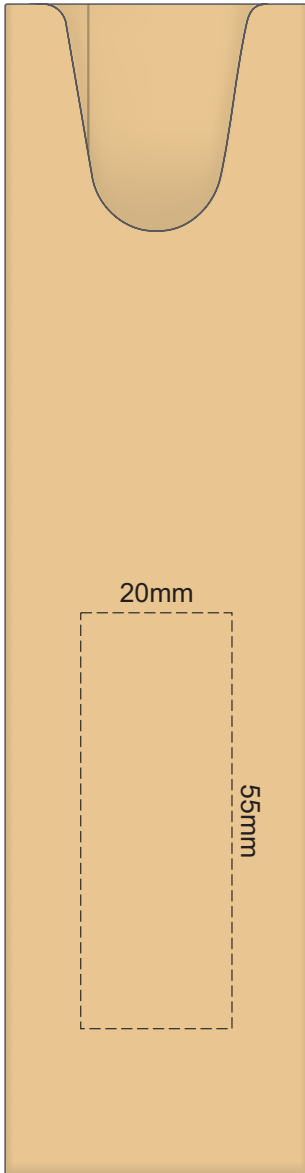

100% of Actual Size
Pad Print (one side only)

100% of Actual Size
Digital Packaging Print
(one side only)

Digital Print is only available for natural option
Artwork will be printed directly onto the product via CMYK printing (no white),
colours will not be vibrant due to white ink not being available for this process.