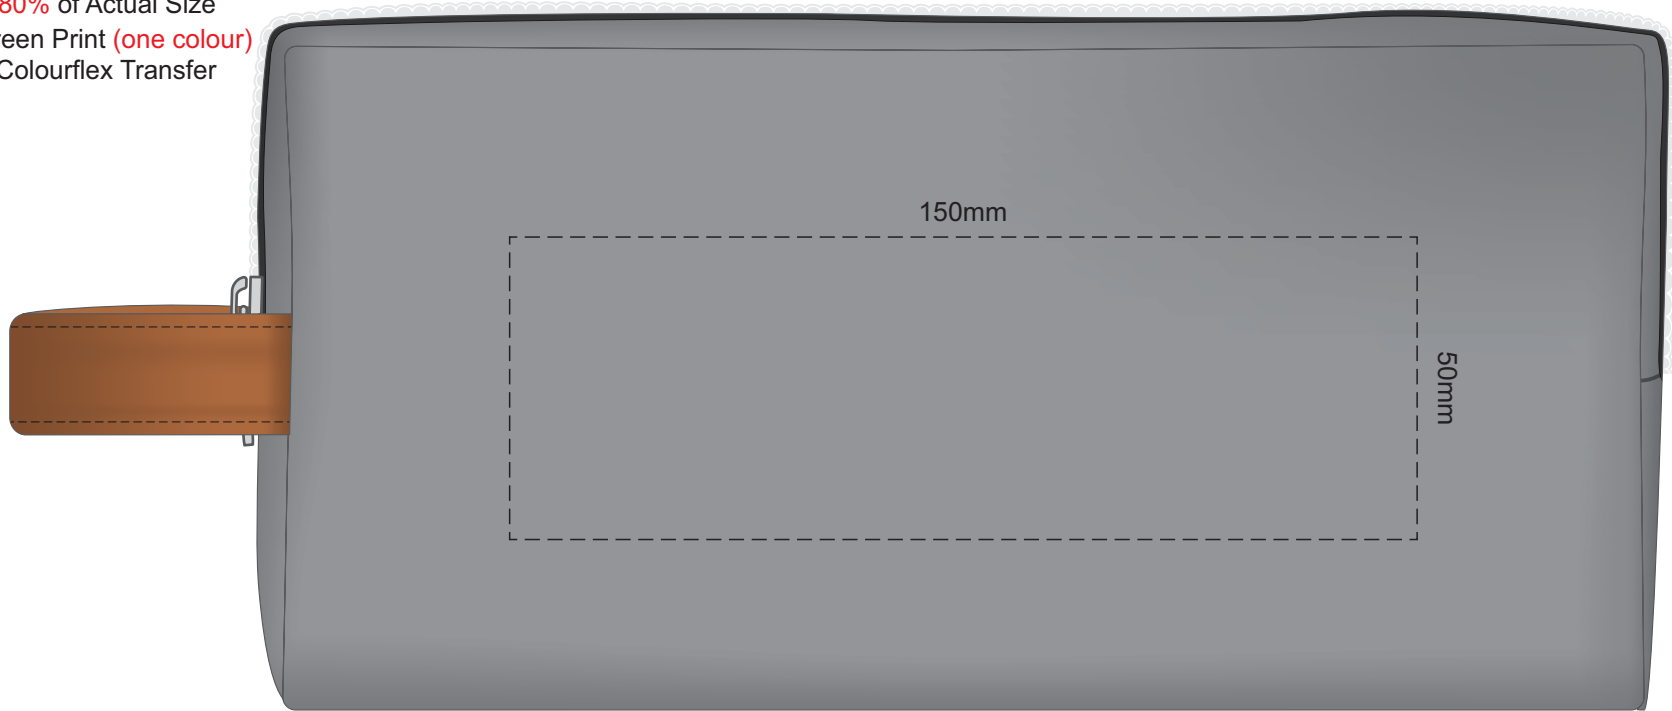

80% of Actual Size
Screen Print (one colour)
Colourflex Transfer

80% of Actual Size
Screen Print (one colour)
Colourflex Transfer

80% of Actual Size
Screen Print (one colour)
Colourflex Transfer