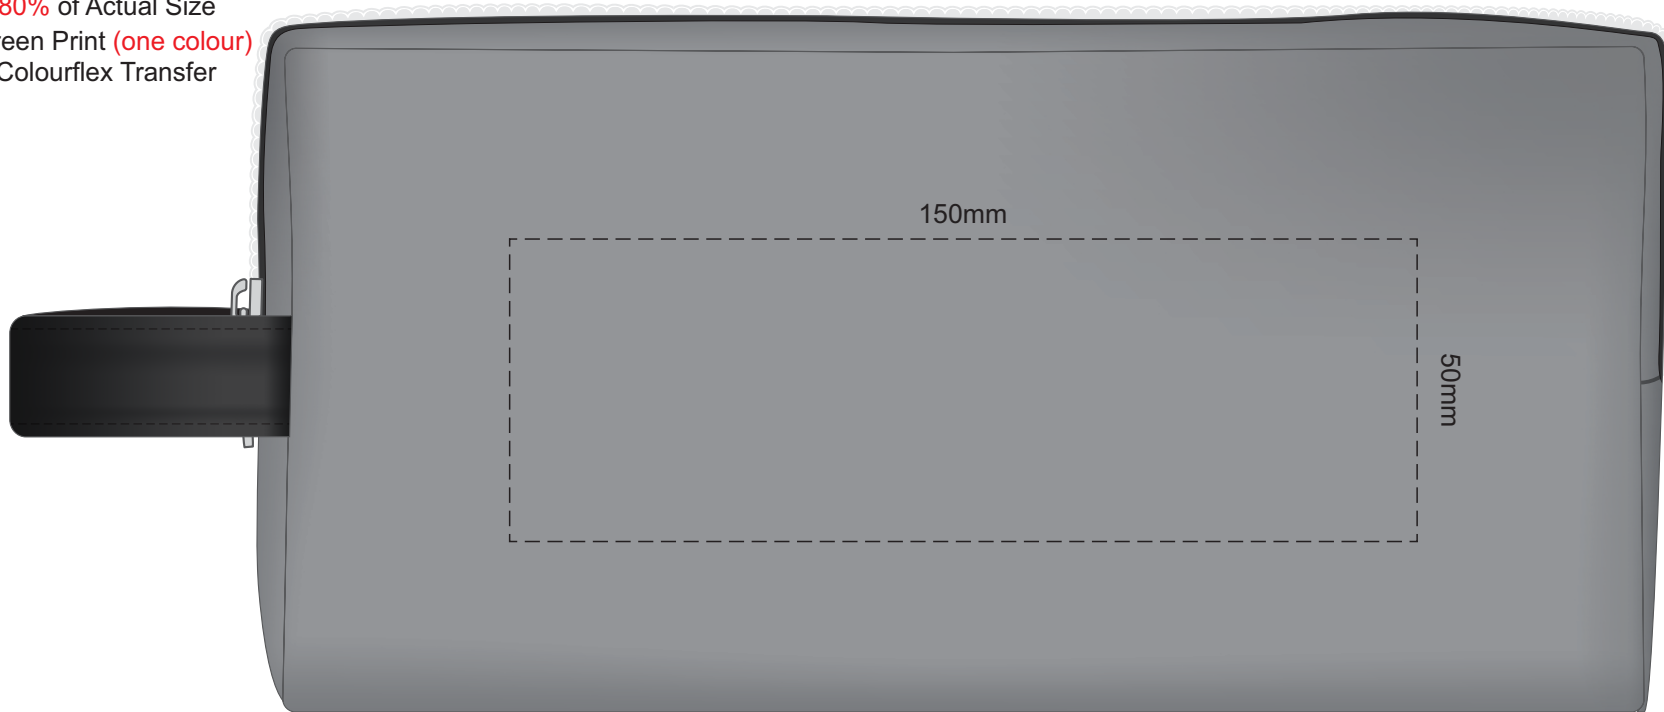

80% of Actual Size
Screen Print (one colour)
Colourflex Transfer

80% of Actual Size
Screen Print (one colour)
Colourflex Transfer

80% of Actual Size
Screen Print (one colour)
Colourflex Transfer