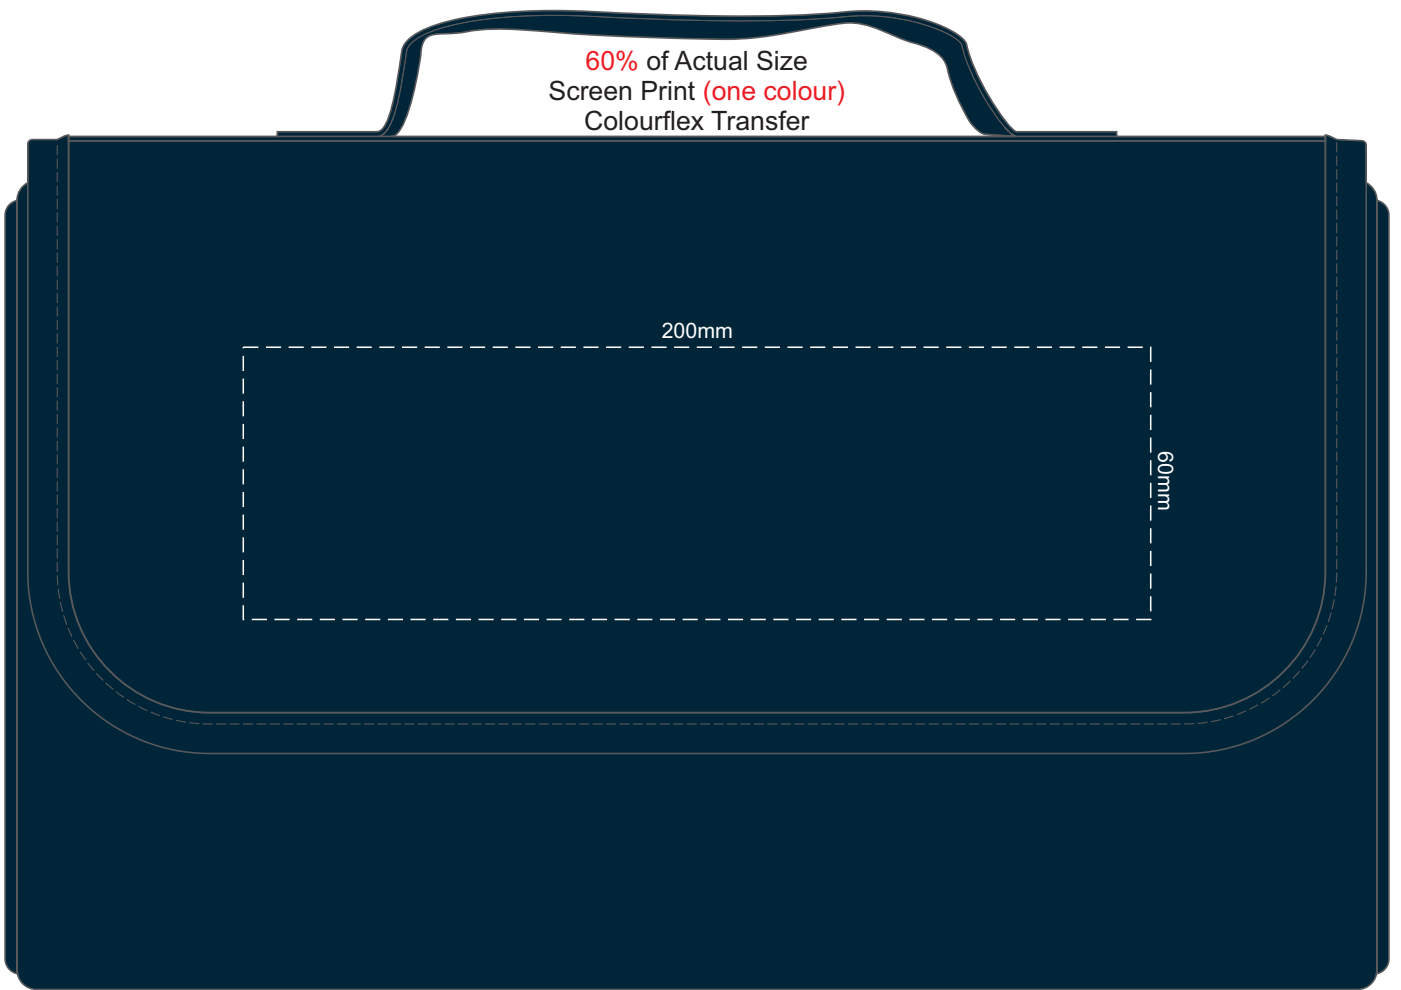

60% of Actual Size
Screen Print (one colour)
Colourflex Transfer

200mm

60mm

60% of Actual Size
Embroidery