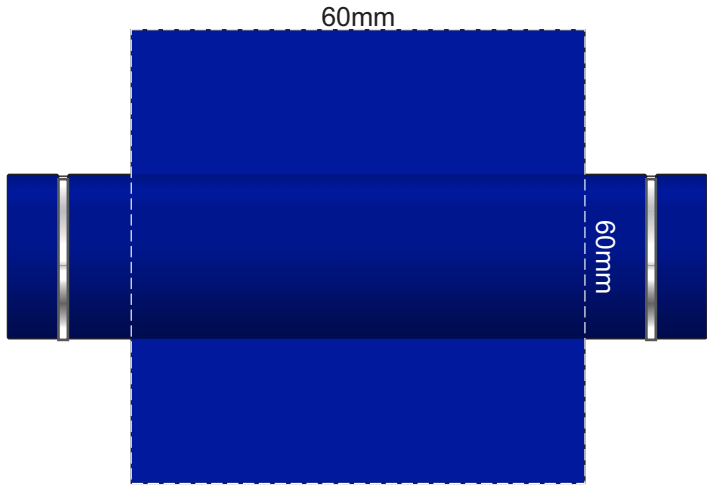

100% of Actual Size
Pad Print
Engraving

SIDE 2

 Engraves to an Oxidised White

100% of Actual Size
Screen Print (one colour)

100% of Actual Size
Pad Print