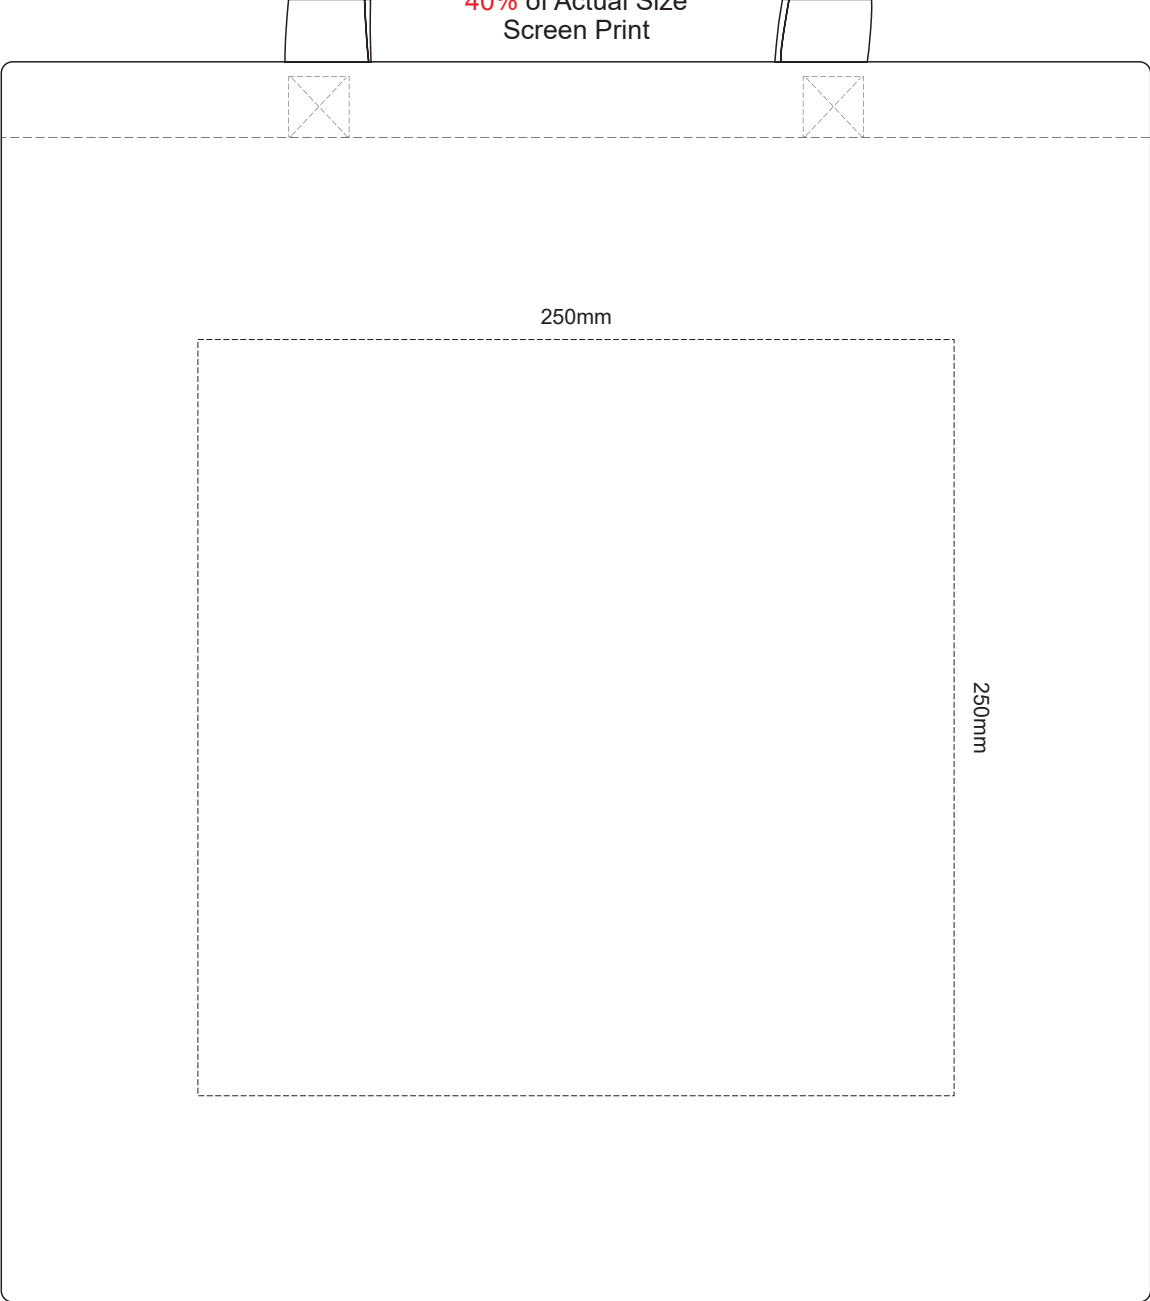

40% of Actual Size
Screen Print

40% of Actual Size
Colourflex Transfer

Please note the orientation of these print areas may be rotated to best suit your needs.