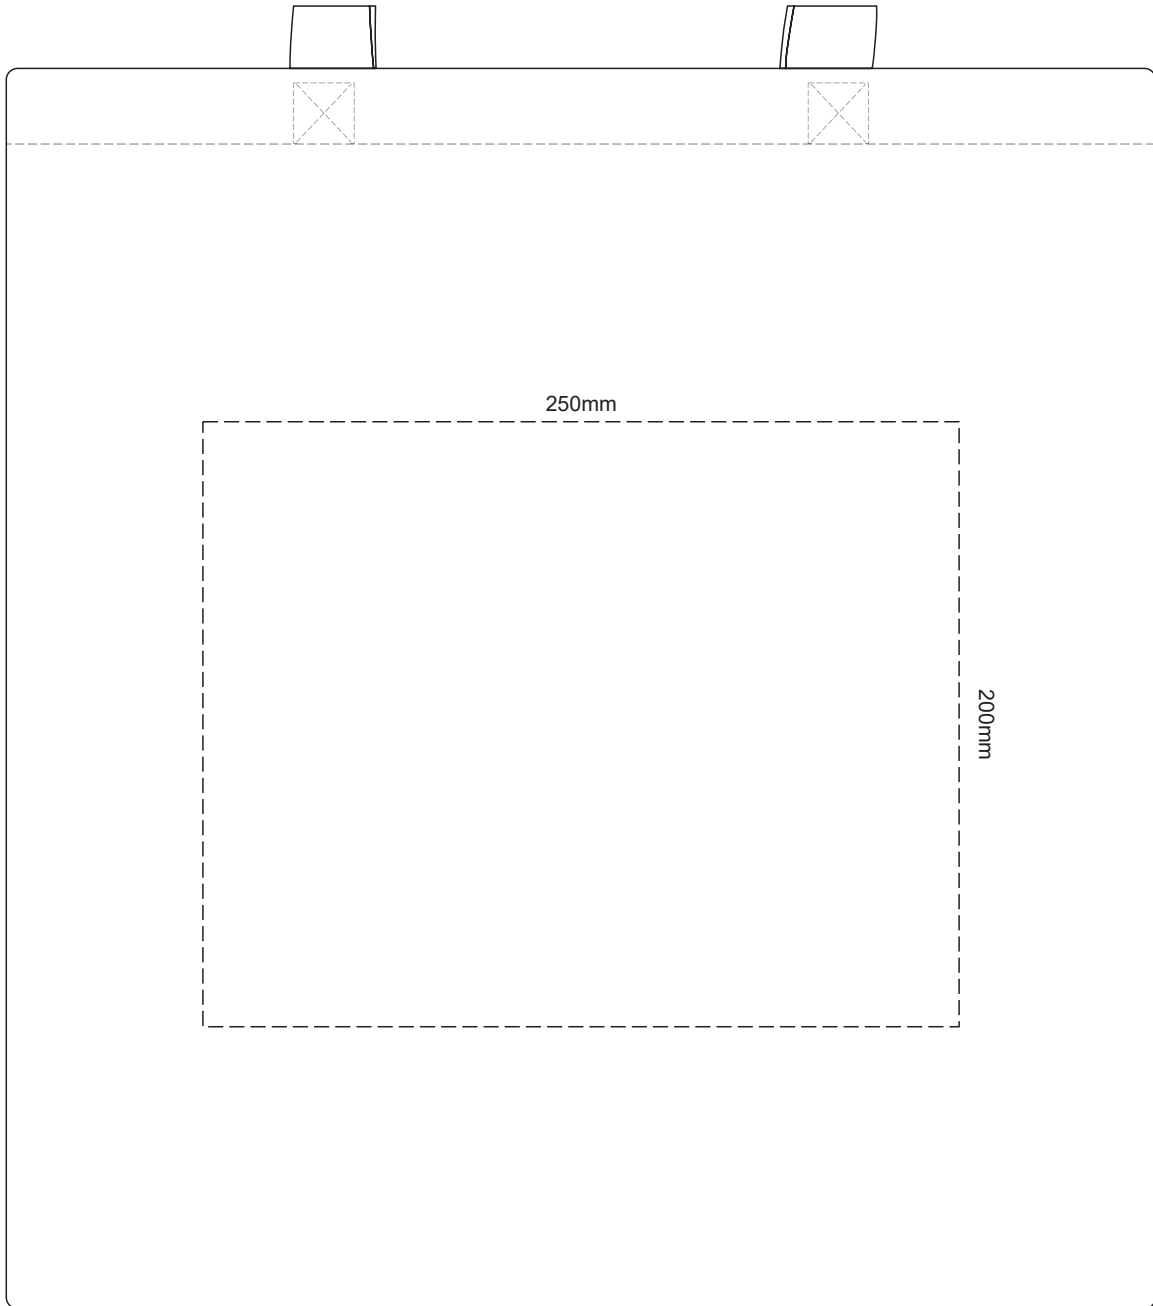

40% of Actual Size
Screen Print

40% of Actual Size
Colourflex Transfer

Please note the orientation of these print areas may be rotated to best suit your needs.