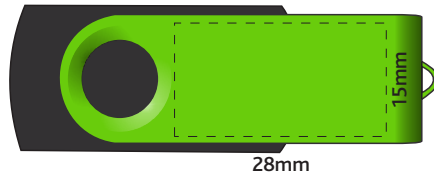

Actual Size: 100% when viewed on A4 paper

Pad Print  
Engraving or  
Direct Digital

Resin Dome Finish

**Blue Line = The SIGNIFICANT PRINT AREA**  
(Keep all critical images & text within this box)  
**Black Line = Maximum print area**  
**Pink Line = Bleed off to here**