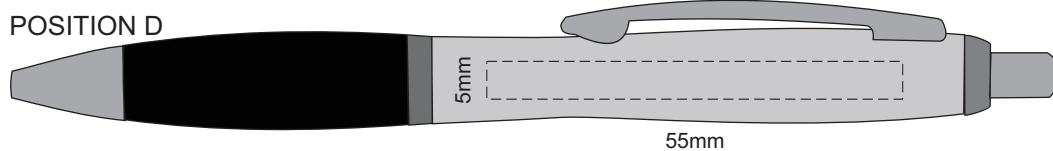

GRIP COLOURS	BARREL COLOURS
Grey	Blue
Red	Black
Green	
Dark Blue	
Black	

100% of Actual Size
Pad Print

100% of Actual Size
Pad Print

100% of Actual Size
Laser Engraving

100% of Actual Size
Laser Engraving

 Engraves to Brass Colour