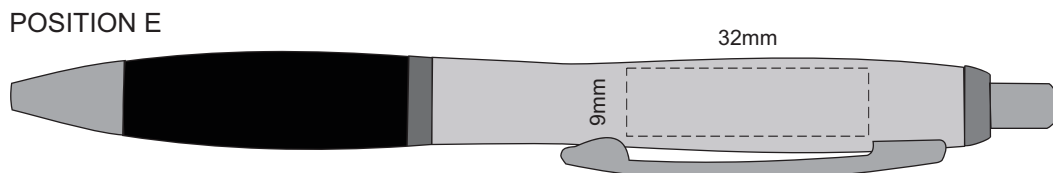

GRIP COLOURS	BARREL COLOURS
Grey	Blue
Red	Black
Green	
Dark Blue	
Black	

100% of Actual Size
Pad Print

100% of Actual Size
Pad Print

100% of Actual Size
Laser Engraving

100% of Actual Size
Laser Engraving

 Engraves to Brass Colour