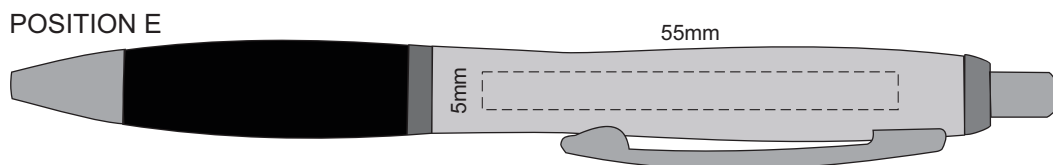

GRIP COLOURS	BARREL COLOURS
Grey	Blue
Red	Black
Green	
Dark Blue	
Black	

100% of Actual Size
Pad Print

100% of Actual Size
Pad Print

100% of Actual Size
Laser Engraving

100% of Actual Size
Laser Engraving

 Engraves to Brass Colour