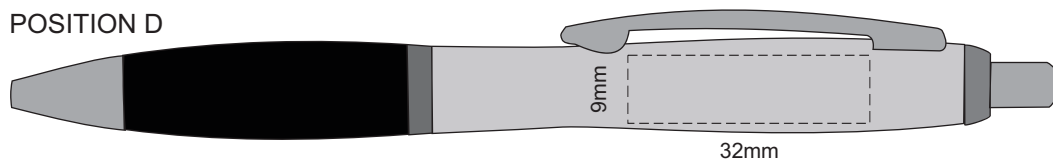

GRIP COLOURS	BARREL COLOURS
Grey	Blue
Red	Black
Green	
Dark Blue	
Black	

100% of Actual Size
Pad Print

100% of Actual Size
Pad Print

100% of Actual Size
Laser Engraving

100% of Actual Size
Laser Engraving

 Engraves to Brass Colour