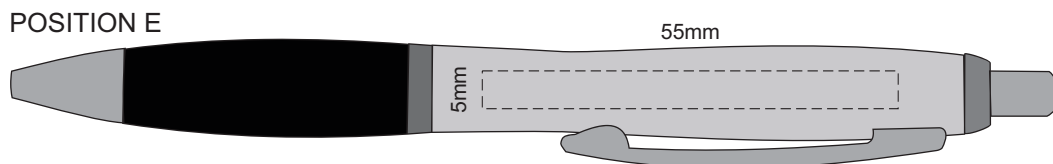

GRIP COLOURS	BARREL COLOURS
Grey	Blue
Red	Black
Green	
Dark Blue	
Black	

100% of Actual Size
Pad Print

100% of Actual Size
Pad Print

100% of Actual Size
Laser Engraving

100% of Actual Size
Laser Engraving

 Engraves to Brass Colour