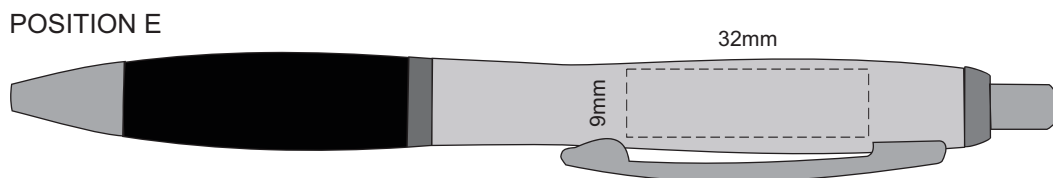

GRIP COLOURS	BARREL COLOURS
Grey	Blue
Red	Black
Green	
Dark Blue	
Black	

100% of Actual Size
Pad Print

100% of Actual Size
Pad Print

100% of Actual Size
Laser Engraving

100% of Actual Size
Laser Engraving

 Engraves to Brass Colour