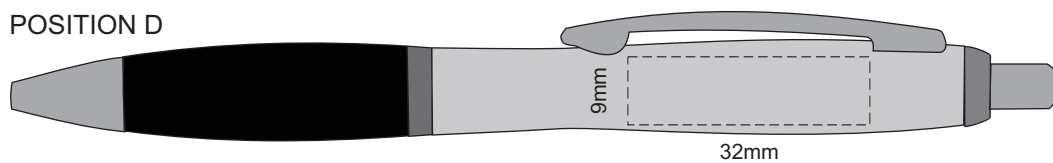

GRIP COLOURS	BARREL COLOURS
Grey	Blue
Red	Black
Green	
Dark Blue	
Black	

100% of Actual Size
Pad Print

100% of Actual Size
Pad Print

100% of Actual Size
Laser Engraving

100% of Actual Size
Laser Engraving

 Engraves to Brass Colour