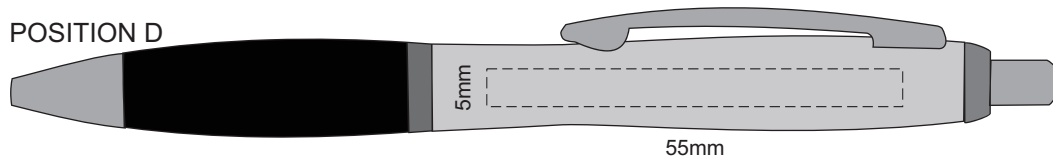

GRIP COLOURS	BARREL COLOURS
Grey	Blue
Red	Black
Green	
Dark Blue	
Black	

100% of Actual Size
Pad Print

100% of Actual Size
Pad Print

100% of Actual Size
Laser Engraving

100% of Actual Size
Laser Engraving

 Engraves to Brass Colour