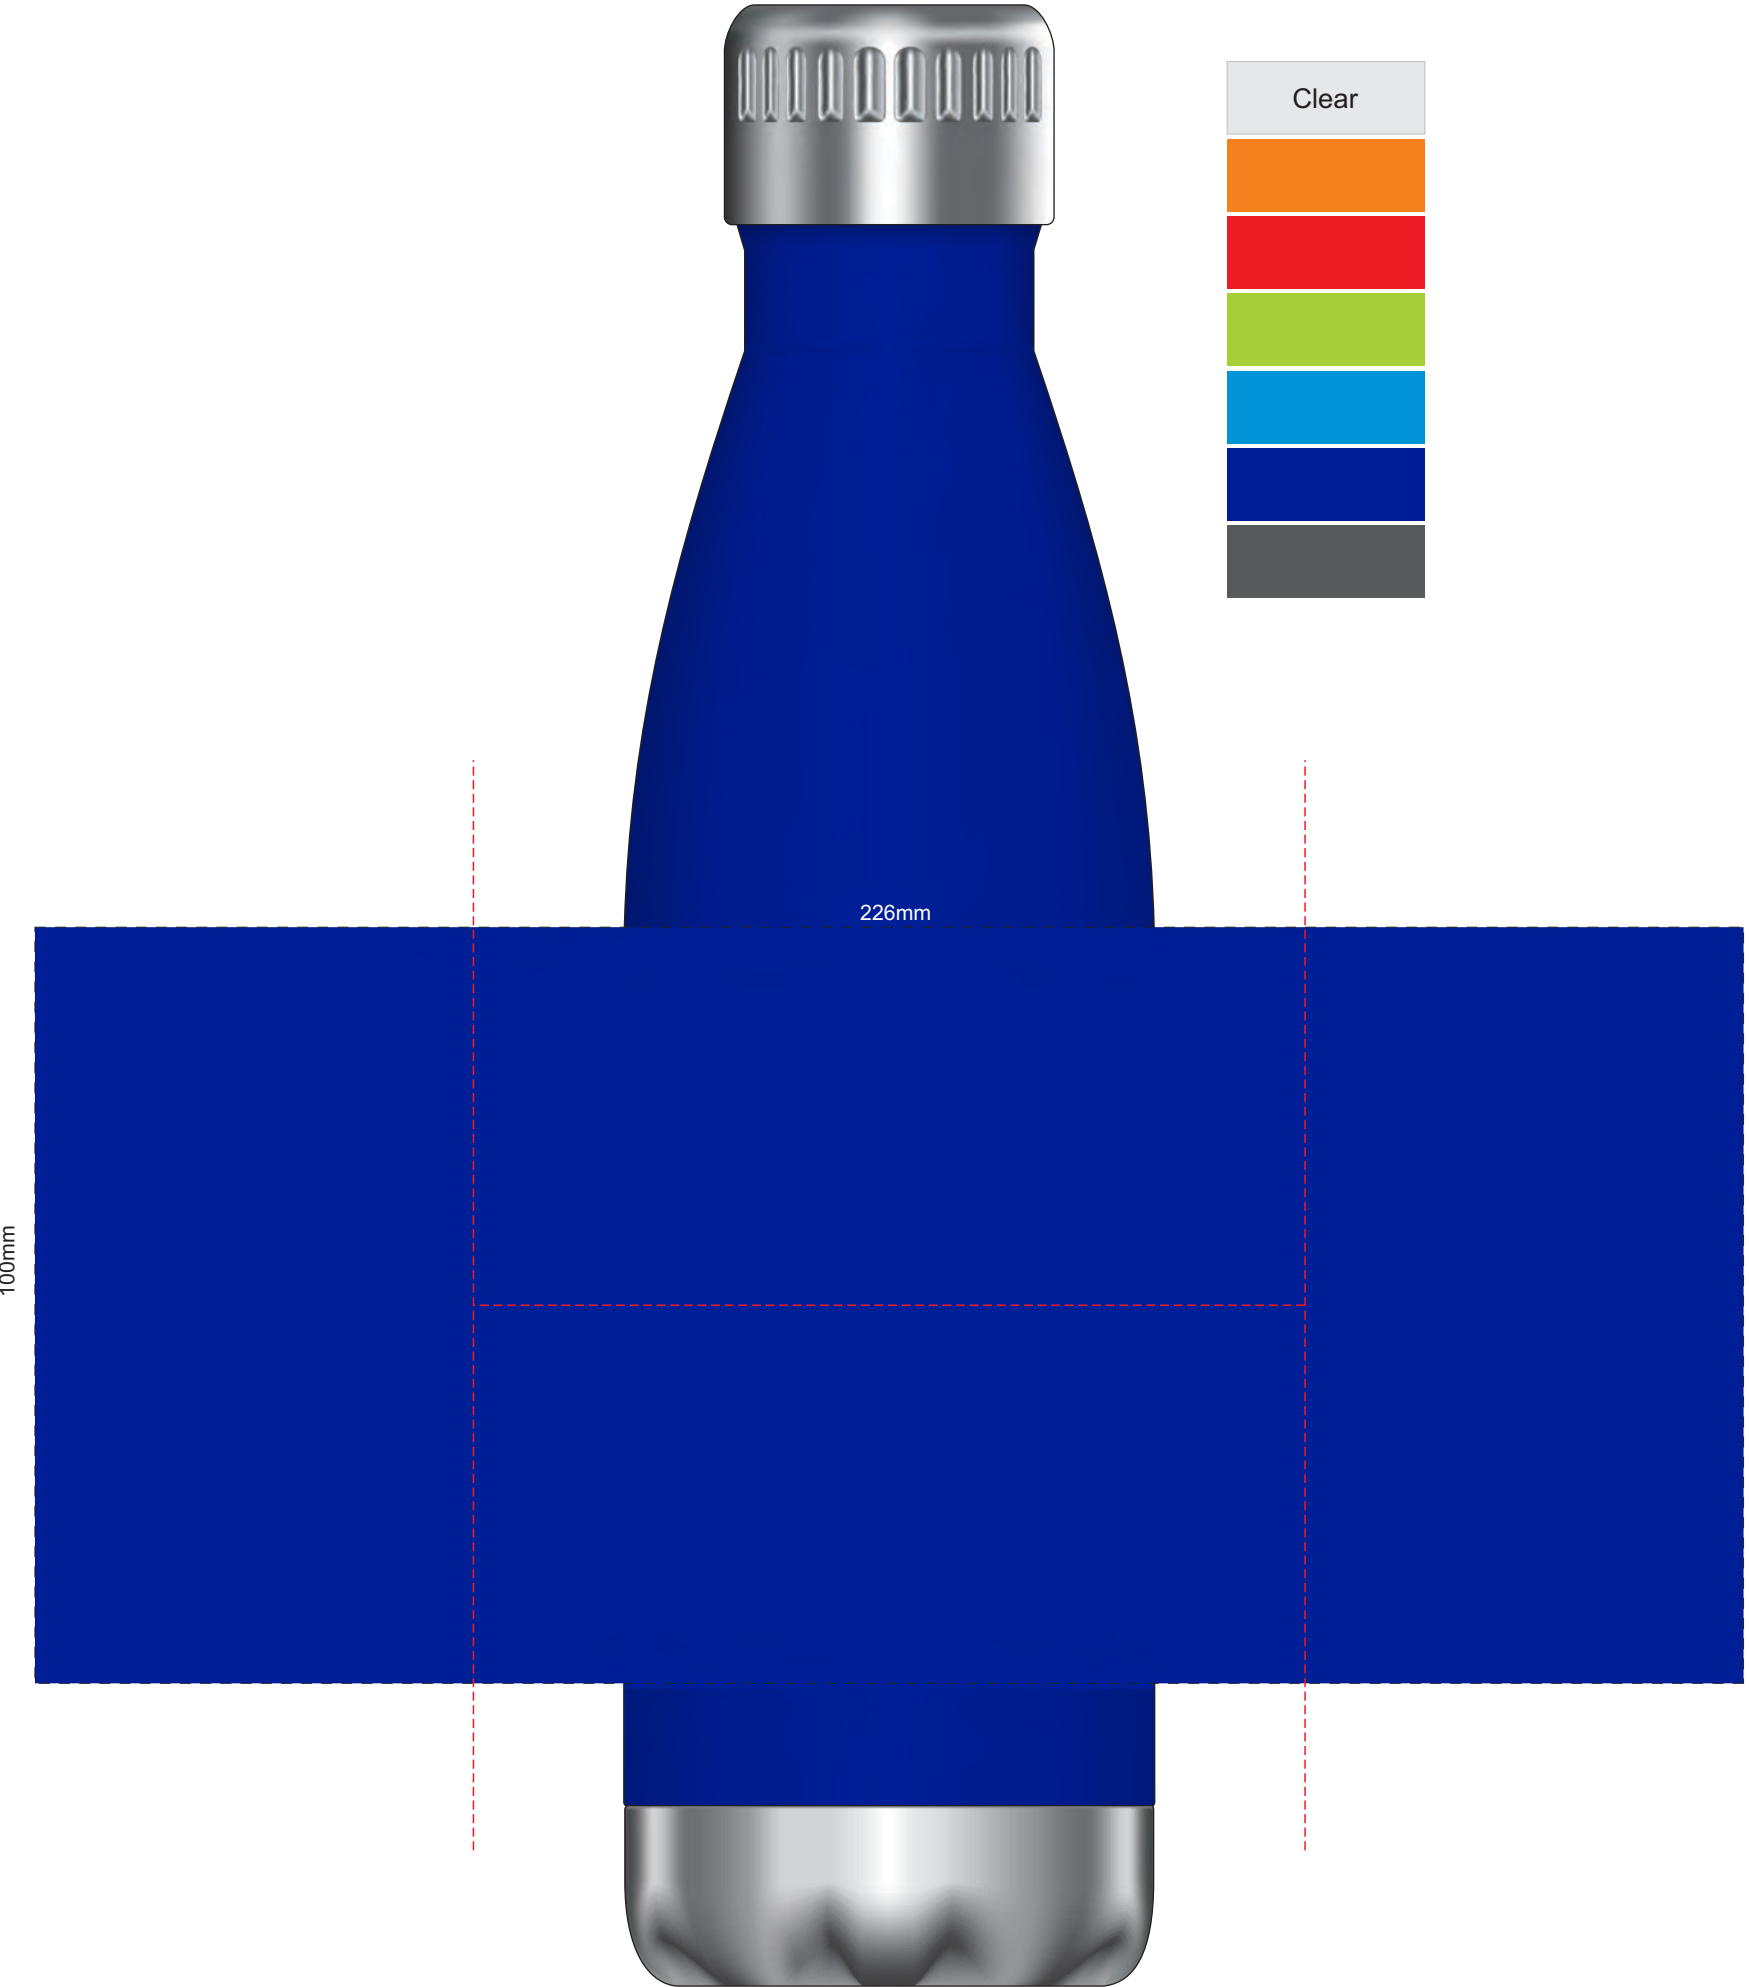

Actual Size: 100% when viewed on A4 paper

Pad Print

Actual Size: 100% when viewed on A4 paper

Screen Print (one colour)

Digital Rotary