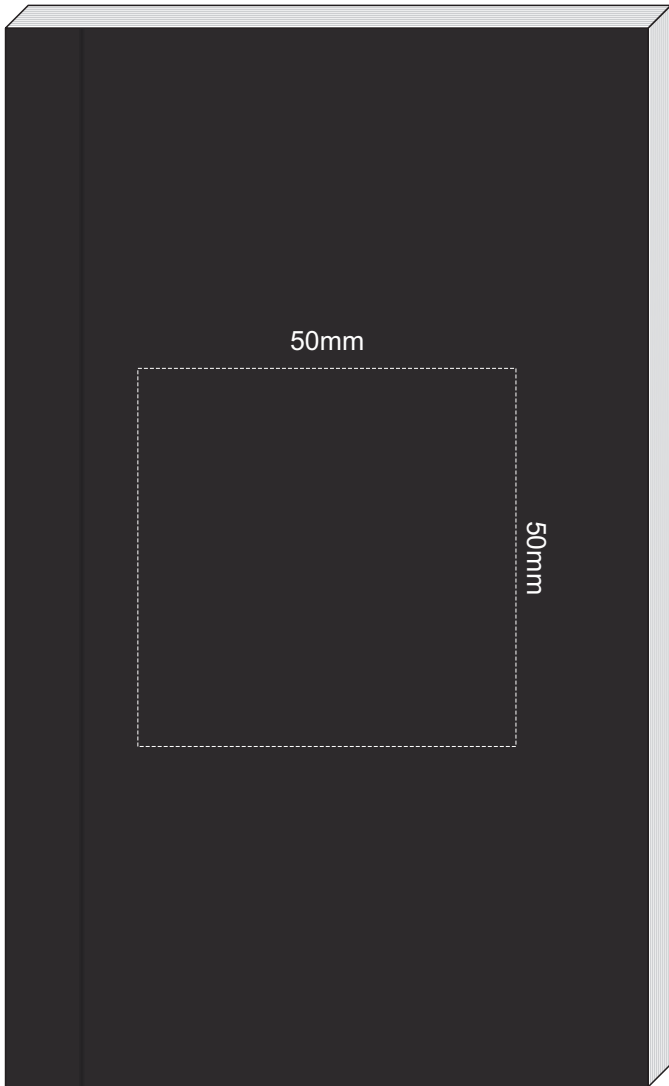

100% of Actual Size  
Pad Print

100% of Actual Size  
Screen Print (one colour)

100% of Actual Size  
Digital Packaging Print  
(Front and Back Available Print)

Digital Print is only available for natural option  
Artwork will be printed directly onto the product via CMYK printing (no white),  
colours will not be vibrant due to white ink not being available for this process.