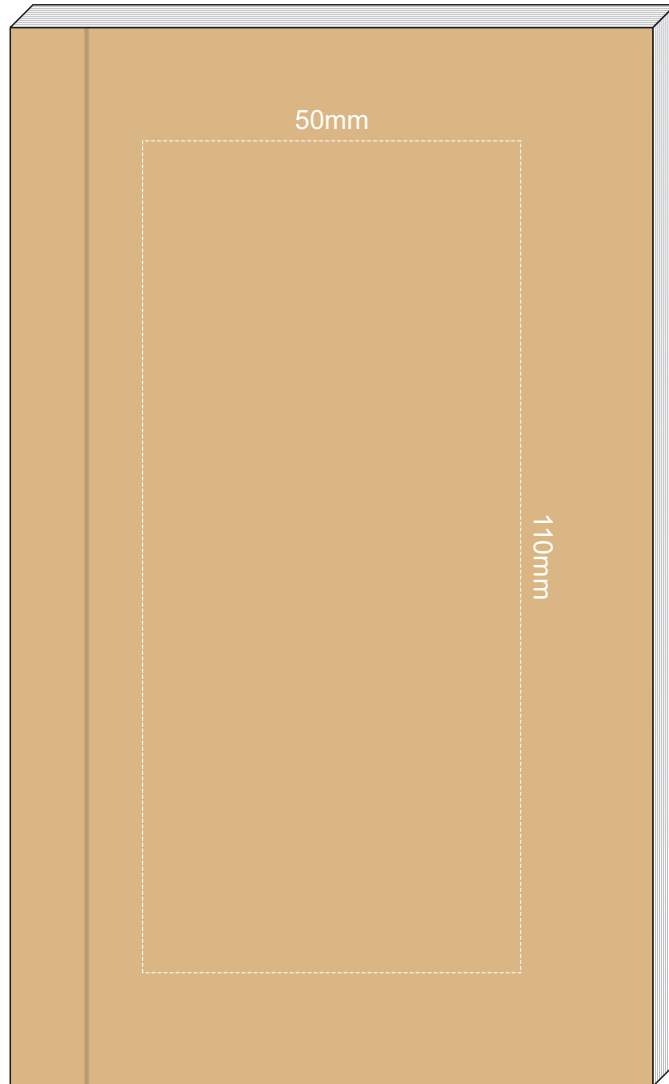

100% of Actual Size  
Pad Print

100% of Actual Size  
Screen Print (one colour)

100% of Actual Size  
Digital Packaging Print  
(Front and Back Available Print)

Digital Print is only available for natural option  
Artwork will be printed directly onto the product via CMYK printing (no white),  
colours will not be vibrant due to white ink not being available for this process.