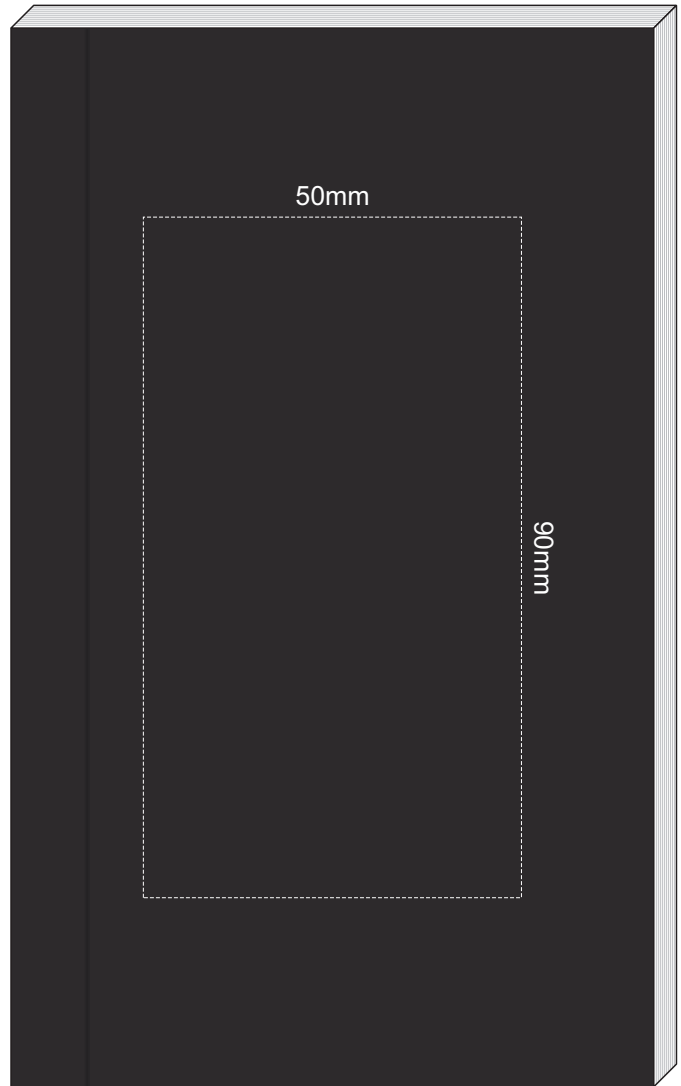

100% of Actual Size  
Pad Print

100% of Actual Size  
Screen Print (one colour)

100% of Actual Size  
Digital Packaging Print  
(Front and Back Available Print)

Digital Print is only available for natural option  
Artwork will be printed directly onto the product via CMYK printing (no white),  
colours will not be vibrant due to white ink not being available for this process.