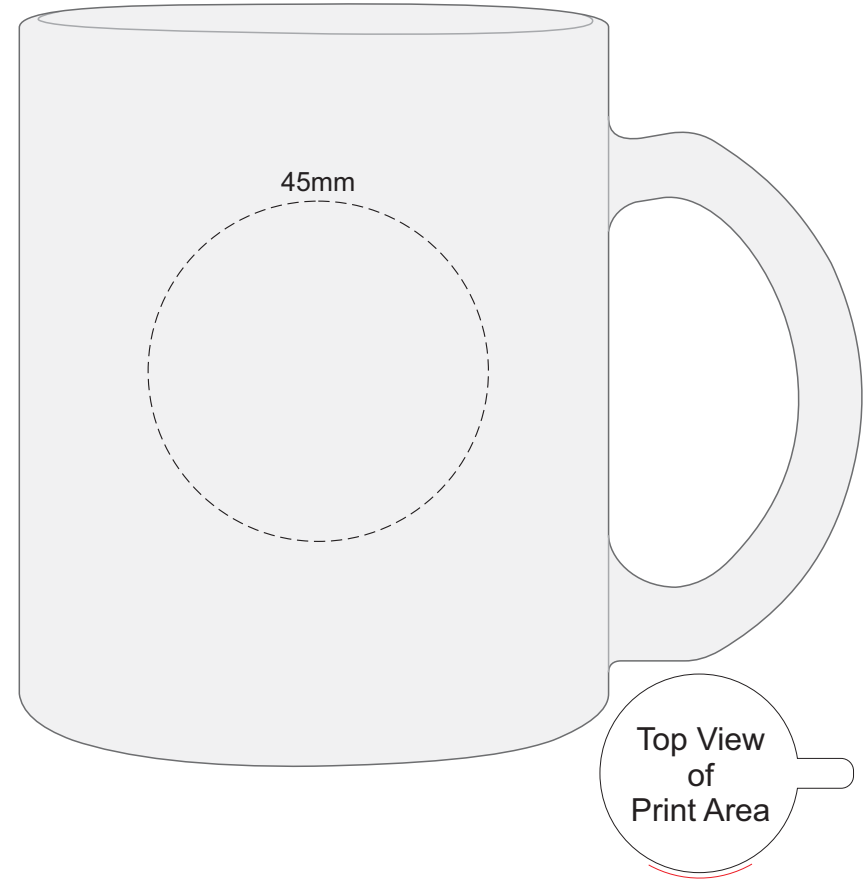

100% of Actual Size  
Pad Print  
Imitation Etch

100% of Actual Size  
Pad Print  
Imitation Etch

100% of Actual Size  
Laser Engraving

Laser Engraves to a Natural Finish

100% of Actual Size  
Digital Packaging Print

GIFT BOX  
FRONT

Artwork will be printed directly onto the product via CMYK printing (no white), colours will not be vibrant due to white ink not being available for this process.