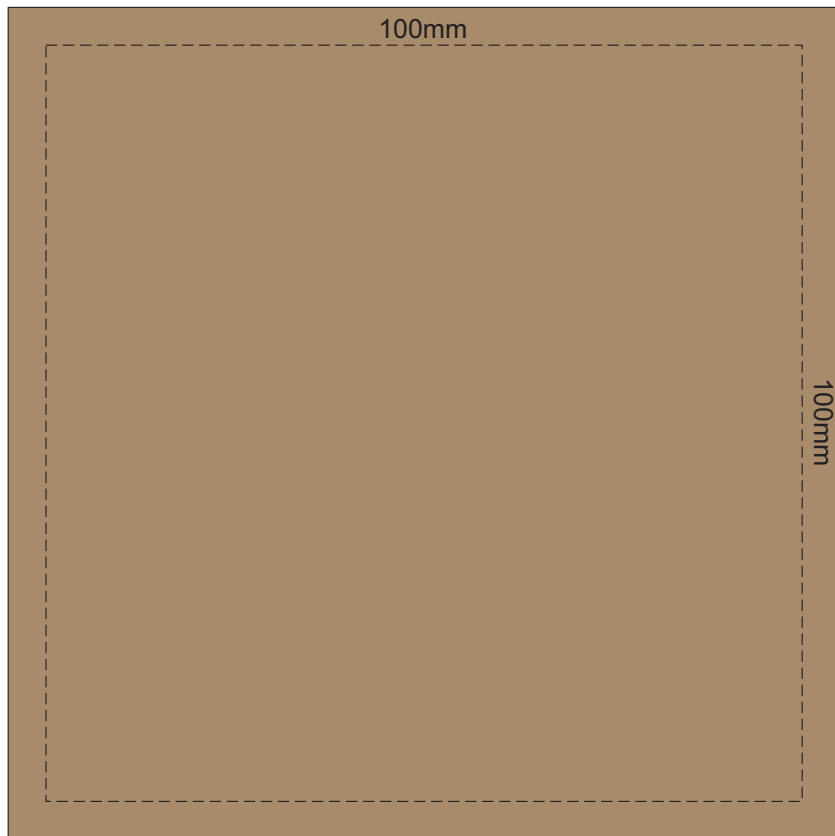

100% of Actual Size  
Pad Print  
Imitation Etch

100% of Actual Size  
Pad Print  
Imitation Etch

100% of Actual Size  
Laser Engraving

Laser Engraves to a Natural Finish

100% of Actual Size  
Digital Packaging Print

GIFT BOX  
FRONT

Artwork will be printed directly onto the product via CMYK printing (no white), colours will not be vibrant due to white ink not being available for this process.