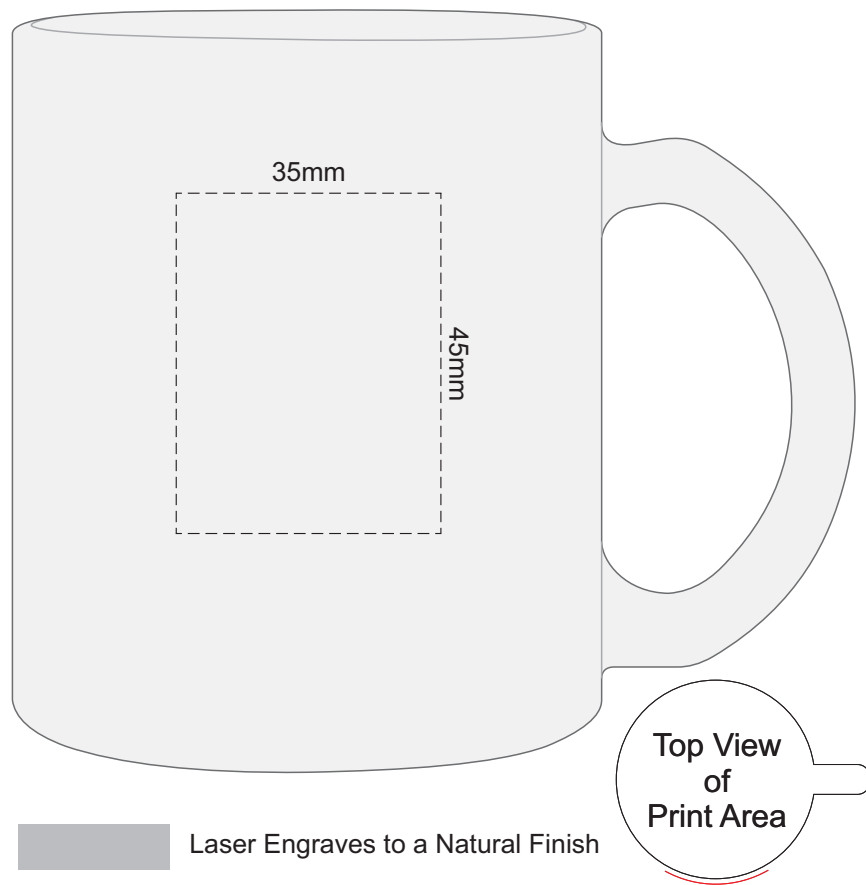

100% of Actual Size  
Pad Print  
Imitation Etch

100% of Actual Size  
Pad Print  
Imitation Etch

100% of Actual Size  
Laser Engraving

Laser Engraves to a Natural Finish

100% of Actual Size  
Digital Packaging Print

GIFT BOX  
FRONT

Artwork will be printed directly onto the product via CMYK printing (no white), colours will not be vibrant due to white ink not being available for this process.