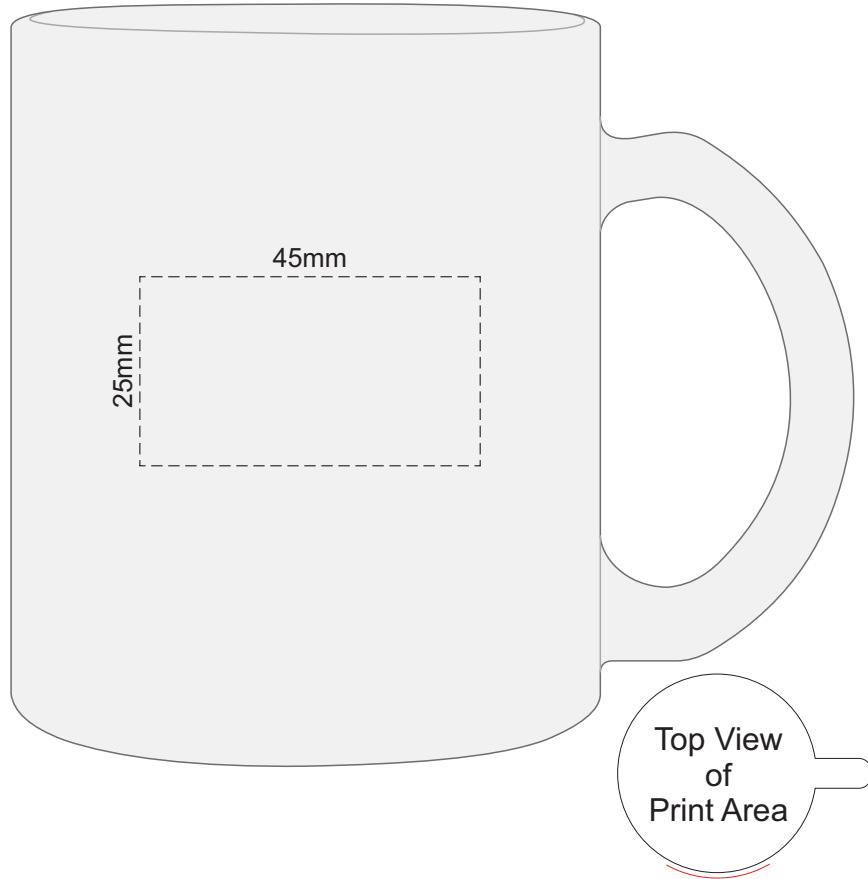

100% of Actual Size  
Pad Print  
Imitation Etch

100% of Actual Size  
Pad Print  
Imitation Etch

100% of Actual Size  
Laser Engraving

Laser Engraves to a Natural Finish

100% of Actual Size  
Digital Packaging Print

GIFT BOX  
FRONT

Artwork will be printed directly onto the product via CMYK printing (no white), colours will not be vibrant due to white ink not being available for this process.